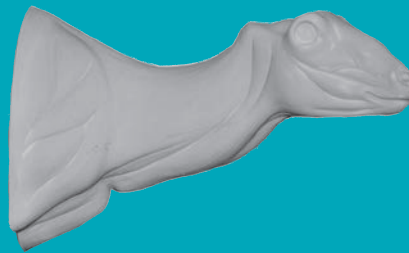

SHEEP, MOUFLON / CORSICAN UPRIGHT 700 SERIES

MS730

MS731

MS740

Item #	Turn	A	B	C	Eye Size	Price
MS721	LT	5 1/2	X 13	X 13	28mm	\$ 79.00
MS731	LT	6	X 14 1/4	X 14 1/4	28mm	\$ 80.00
MS751	LT	6	X 15 1/2	X 15 1/4	30mm	\$ 81.00
MS741	LT	6	X 15 1/4	X 15 1/2	30mm	\$ 81.00
Item #	Turn	A	B	C	Eye Size	Price
MS722	RT	5 1/2	X 13	X 13 1/4	28mm	\$ 79.00
MS732	RT	6	X 14	X 14	28mm	\$ 80.00
MS742	RT	6 1/4	X 14 3/4	X 15	30mm	\$ 81.00
MS752	RT	6 1/4	X 15 3/4	X 16	30mm	\$ 82.00
Item #	Turn	A	B	C	Eye Size	Price
MS720	STR	5 1/2	X 12 1/2	X 12 3/4	28mm	\$ 78.00
MS730	STR	5 3/4	X 14	X 14	28mm	\$ 80.00
MS740	STR	6 1/4	X 14 1/2	X 15	30mm	\$ 81.00
MS750	STR	6 1/4	X 15 3/4	X 16	30mm	\$ 82.00

MS742

MS750

SHEEP, MOUFLON / CORSICAN 500 SERIES

MS551

MS552

MS532

Item #	Turn		A	B	C	Eye Size	Price
MS551	LT 90*	UP	5 1/2	X 13 1/2	X 13 1/2	28mm	\$ 79.00
MS552	RT 90*	UP	6 1/4	X 16 1/2	X 16 3/4	30mm	\$ 82.00
MS532	RT	FS	6 1/4	X 16	X 16	30mm	\$ 82.00

- A. Tip of nose to front corner of eye.
- B. Circumference of neck at the atlas.
- C. Circumference of neck at base of jaw or small of neck.