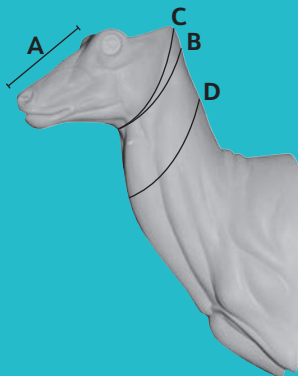

SIKA DEER UPRIGHT 600 SERIES

SIK630

SIK631

SIK650

Item #	Turn	A	B	C	D	Eye Size	Price
SIK631	LT	6 1/2	X 17	X 16 1/2	X 20	28mm	\$ 87.00
SIK641	LT	6 1/2	X 17 1/2	X 17	X 20 1/2	28mm	\$ 88.00
SIK651	LT	6 1/2	X 19 1/4	X 17 3/4	X 23	30mm	\$ 88.00
SIK661	LT	6 3/4	X 18 1/2	X 18 3/4	X 22 1/2	30mm	\$ 89.00
Item #	Turn	A	B	C	D	Eye Size	Price
SIK632	RT	6 1/2	X 16 1/4	X 15 3/4	X 20	28mm	\$ 86.00
SIK642	RT	6 1/2	X 17 1/4	X 16 3/4	X 20 1/4	28mm	\$ 87.00
SIK652	RT	6 1/2	X 17 1/4	X 17 1/4	X 23	30mm	\$ 88.00
SIK662	RT	6 3/4	X 18 1/2	X 19	X 22 1/4	30mm	\$ 90.00
Item #	Turn	A	B	C	D	Eye Size	Price
SIK620	STR	6	X 15 1/4	X 14 3/4	X 19 1/4	28mm	\$ 85.00
SIK630	STR	6 1/2	X 16 1/2	X 16 1/4	X 20 1/4	28mm	\$ 87.00
SIK640	STR	6 1/2	X 17 1/2	X 16 3/4	X 20 1/4	28mm	\$ 87.00
SIK650	STR	6 1/2	X 18 1/4	X 17 3/4	X 23	30mm	\$ 88.00
SIK660	STR	6 3/4	X 18	X 18 1/2	X 21 3/4	30mm	\$ 89.00

SIKA DEER YEARLING

FAS101

Item #	Turn	A	B	C	D	Eye Size	Price	
FAS101	LT	SS	5	X 13	X 12 3/4	X 15 1/4	24mm	\$ 80.00

SIKA DEER AGGRESSIVE

Item #	Turn	A	B	C	D	Eye Size	Price
SIK530	STR	6 3/4	X 18	X 18	X 23 1/2	30mm	\$ 89.00

SIK530

- A. Tip of nose to front corner of eye.
- B. Circumference of neck at the atlas.
- C. Circumference of neck at base of jaw or small of neck.
- D. Circumference at mid-neck.

SIKA DEER FIRST REAL FULL SHOULDER

Item #	Turn	A	B	C	D	Eye Size	Price	
SIK1R-970	STR	UP	6 3/4	X 18 1/2	X 19	X 22	30mm	\$ 95.00

SIK1R-970

SIKA DEER PEDESTAL

SIK1P-2067

Item #	Turn	A	B	C	D	Eye Size	Price	
SIK1P-2067	LT 85*	UP	6 3/4	X 18 3/4	X 18 1/2	X 22 3/4	30mm	\$ 94.00